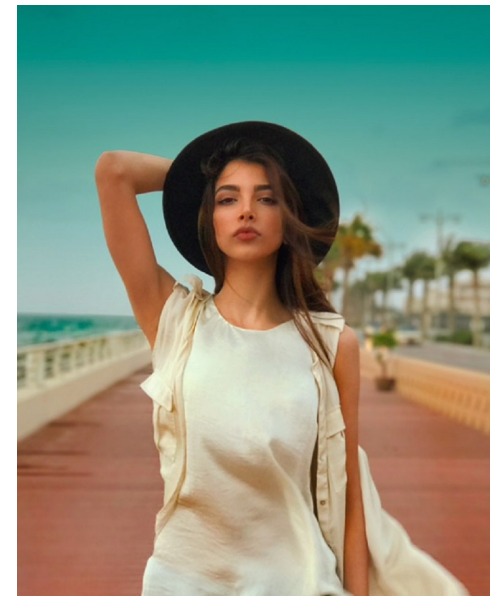

DORSA H

Height 178cm/5'10" Bust 78cm/30.5" Waist 58cm/23" Hips 89cm/35"
Dress 34-36 EU/4-6 US/6-8 UK Shoe 39 EU/8 US/6 UK Hair Brown
Eyes Brown

the agenC

Office 105, Opal Tower, Business Bay, Dubai, PO Box 487177
info@theagenc.net | +971 (0)4 559 0113