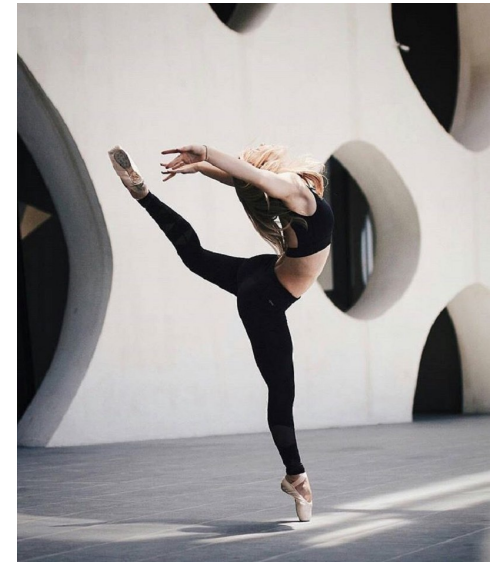

## LINE Z

Height 165cm/5'5" Bust 76cm/30" Waist 61cm/24" Hips 87cm/34.5"  
Dress 34-36 EU/4-6 US/6-8 UK Shoe 38.5 EU/7.5 US/5.5 UK Hair Blonde  
Eyes Blue/Grey

the agenC

Office 105, Opal Tower, Business Bay, Dubai, PO Box 487177  
info@theagenc.net | +971 (0)4 559 0113