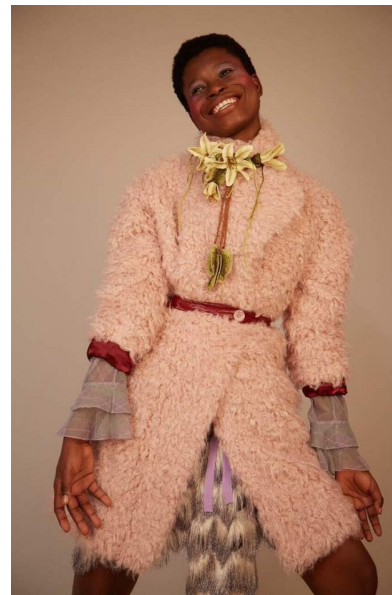

BLESSING W

Height 180cm/5'11" Bust 81cm/32" Waist 66cm/26" Hips 91cm/36"
Dress 38 EU/8 US/10 UK Shoe 41 EU/10 US/7 UK Hair Black Eyes Black

the agenc

Office 105, Opal Tower, Business Bay, Dubai, PO Box 487177
info@theagenc.net | +971 (0)4 559 0113