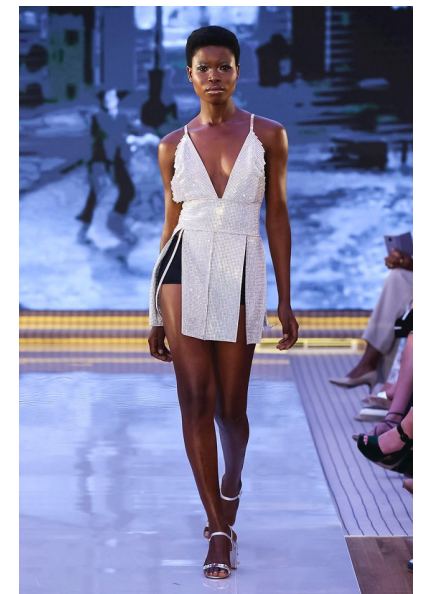

BLESSING W

Height 180cm/5'11" Bust 81cm/32" Waist 66cm/26" Hips 91cm/36"
Dress 38 EU/8 US/10 UK Shoe 41 EU/10 US/7 UK Hair Black Eyes Black

the agenc

Office 105, Opal Tower, Business Bay, Dubai, PO Box 487177
info@theagenc.net | +971 (0)4 559 0113