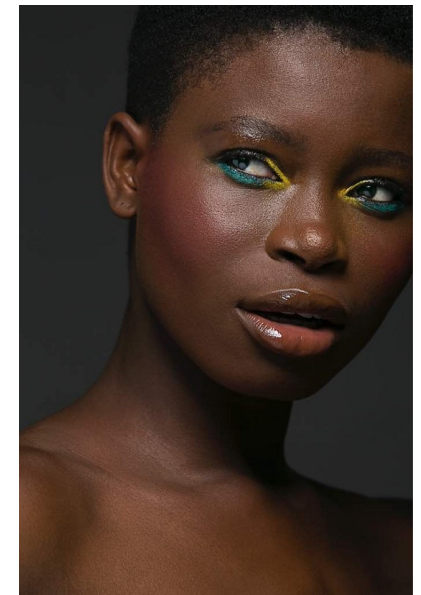

BLESSING W

Height 180cm/5'11" Bust 81cm/32" Waist 66cm/26" Hips 91cm/36"
Dress 38 EU/8 US/10 UK Shoe 41 EU/10 US/7 UK Hair Black Eyes Black

the agenc

Office 105, Opal Tower, Business Bay, Dubai, PO Box 487177
info@theagenc.net | +971 (0)4 559 0113