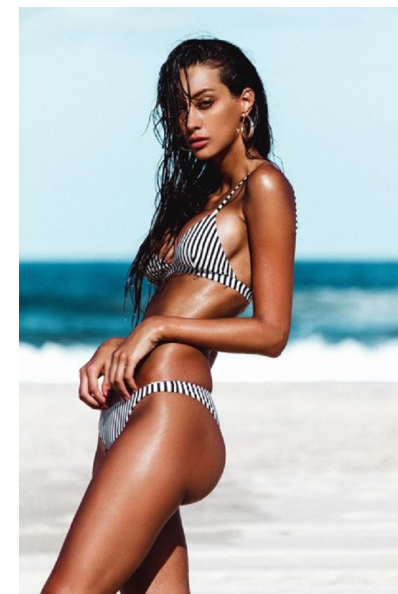

JELENA M

Height 181cm/5'11.5" Bust 86cm/34" Waist 64cm/25" Hips 88cm/34.5"
Dress 34-36 EU/4-6 US/6-8 UK Shoe 40 EU/9 US/6.5 UK Hair Brown
Eyes Green/Grey

the agenC

Office 105, Opal Tower, Business Bay, Dubai, PO Box 487177
info@theagenc.net | +971 (0)4 559 0113