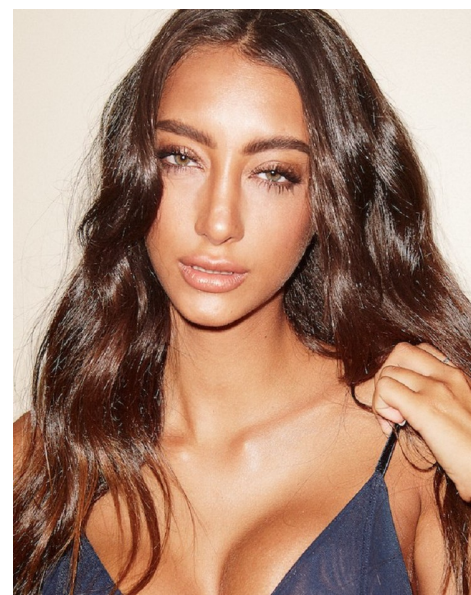

JELENA M

Height 181cm/5'11.5" Bust 86cm/34" Waist 64cm/25" Hips 88cm/34.5"
Dress 34-36 EU/4-6 US/6-8 UK Shoe 40 EU/9 US/6.5 UK Hair Brown
Eyes Green/Grey

the agenC

Office 105, Opal Tower, Business Bay, Dubai, PO Box 487177
info@theagenc.net | +971 (0)4 559 0113