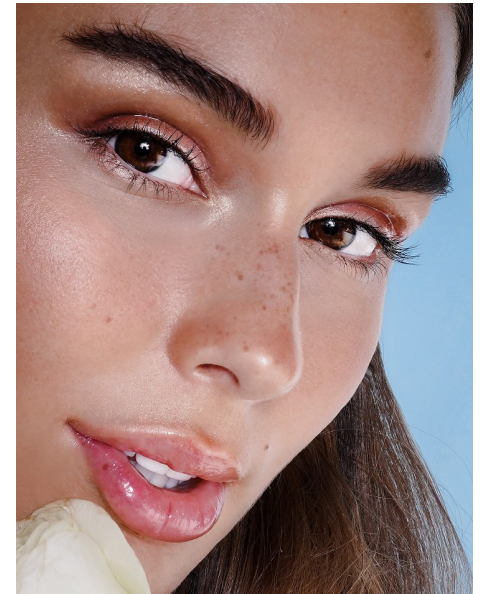

KSENIIA K

Height 175cm/5'9" Bust 82cm/32.5" Waist 61cm/24" Hips 88cm/34.5"
Dress 34 EU/4 US/6 UK Shoe 39 EU/8 US/6 UK Hair Brown Eyes Brown

the agenC

Office 105, Opal Tower, Business Bay, Dubai, PO Box 487177
info@theagenc.net | +971 (0)4 559 0113