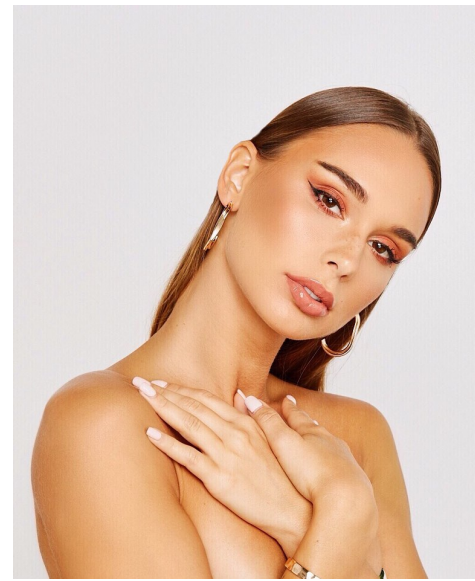

KSENIIA K

Height 175cm/5'9" Bust 82cm/32.5" Waist 61cm/24" Hips 88cm/34.5"
Dress 34 EU/4 US/6 UK Shoe 39 EU/8 US/6 UK Hair Brown Eyes Brown

the agenC

Office 105, Opal Tower, Business Bay, Dubai, PO Box 487177
info@theagenc.net | +971 (0)4 559 0113