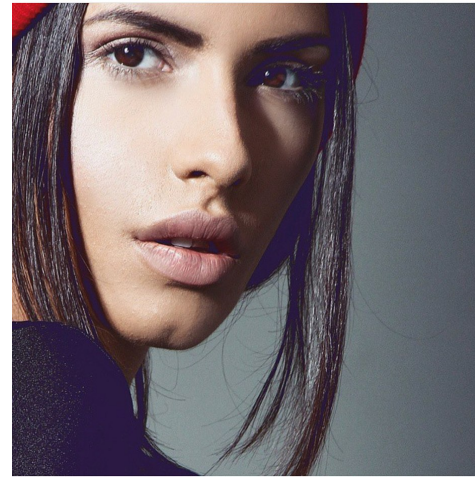

TEO S

Height 177cm/5'9.5" Bust 85cm/33.5" Waist 62cm/24.5" Hips 89cm/35"  
Dress 36 EU/6 US/8 UK Shoe 39 EU/8 US/6 UK Hair Dark Brown  
Eyes Brown

the agenC

Office 105, Opal Tower, Business Bay, Dubai, PO Box 487177  
info@theagenc.net | +971 (0)4 559 0113