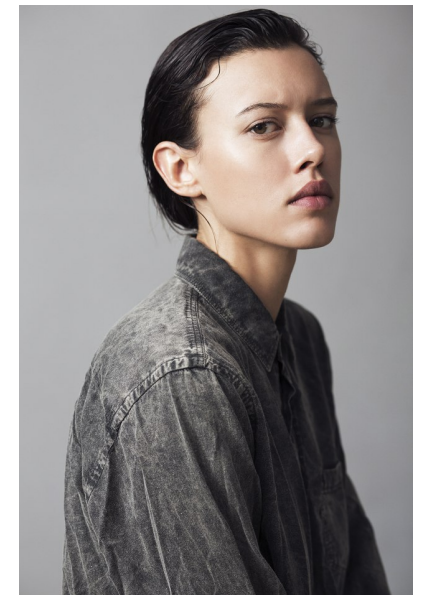

EWELINA M

Height 178cm/5'10" Bust 83cm/32.5" Waist 60cm/23.5" Hips 90cm/35.5"
Dress 34 EU/4 US/6 UK Shoe 39 EU/8 US/6 UK Hair Brown Eyes Brown

the agenC

Office 105, Opal Tower, Business Bay, Dubai, PO Box 487177
info@theagenc.net | +971 (0)4 559 0113