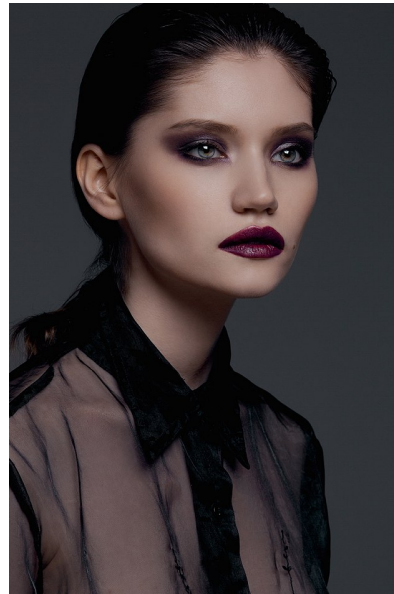

LOVE B

Height 172cm/5'7.5" Bust 84cm/33" Waist 60cm/23.5" Hips 87cm/34.5"  
 Dress 34 EU/4 US/6 UK Shoe 38 EU/7 US/5 UK Hair Brown Eyes Brown

the agenC

Office 105, Opal Tower, Business Bay, Dubai, PO Box 487177  
 info@theagenc.net | +971 (0)4 559 0113