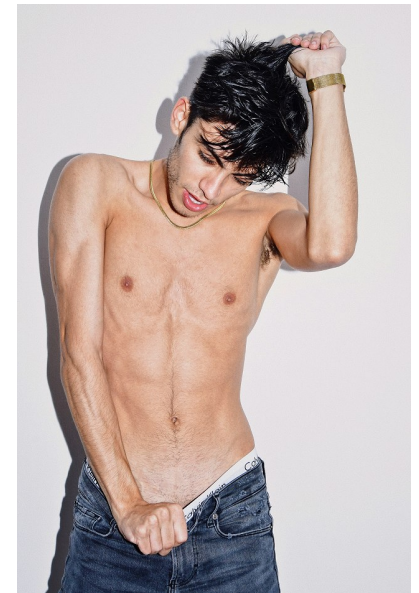

IMAD C

Height 181cm/5'11.5" Chest 91cm/36" Waist 60cm/23.5" Suit 91cm/36"/46
Shoe 42 EU/8.5 US/8 UK Hair Dark Brown Eyes Brown

the agenC

Office 105, Opal Tower, Business Bay, Dubai, PO Box 487177
info@theagenc.net | +971 (0)4 559 0113