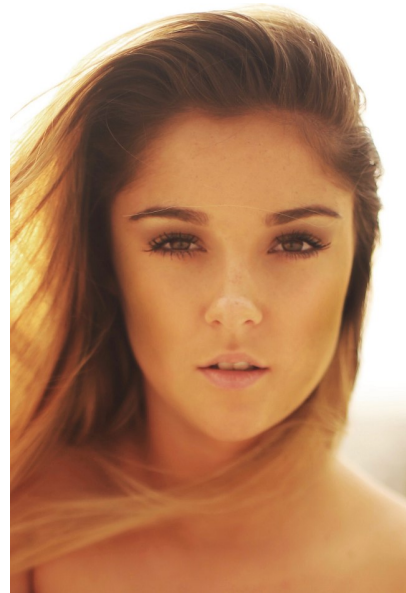

MORGAN T

Height 160cm/5'3" Bust 85cm/33.5" Waist 69cm/27" Hips 89cm/35"
Dress 36 EU/6 US/8 UK Shoe 38.5 EU/7.5 US/5.5 UK Hair Brown
Eyes Brown

the agenC

Office 105, Opal Tower, Business Bay, Dubai, PO Box 487177
info@theagenc.net | +971 (0)4 559 0113